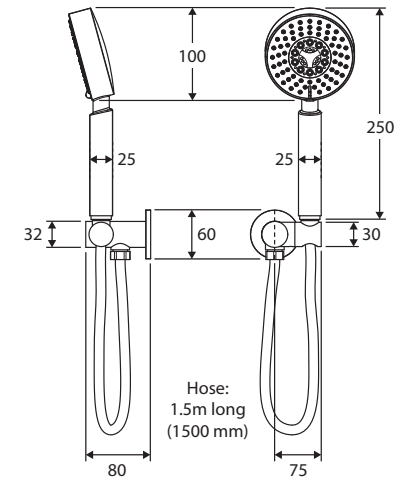

Michelle

HAND SHOWER

Features

- All-in-one water inlet and mounting bracket
- Tilt function
- Polished chrome finish
- Made from stainless steel
- 1.5 metre stainless steel flexible hose
- **WELS 3 Star rated, 7L/min**

MICHELLE Multifunction Hand Piece (MSH017):

- Five water-flow settings: normal, massage, misting, spray and massage, and spray and misting
- Easy to clean TPR nozzles
- Made from ABS

Available in

Chrome
433101

While we aim to ensure specifications are correct at the time of publication, Fienza reserves the right to make modifications without prior notice. Physical colour may vary from image shown. All measurements are shown in millimetres. Always use physical product measurements for mark-ups and roughing-in as the technical drawing may differ from actual product received.